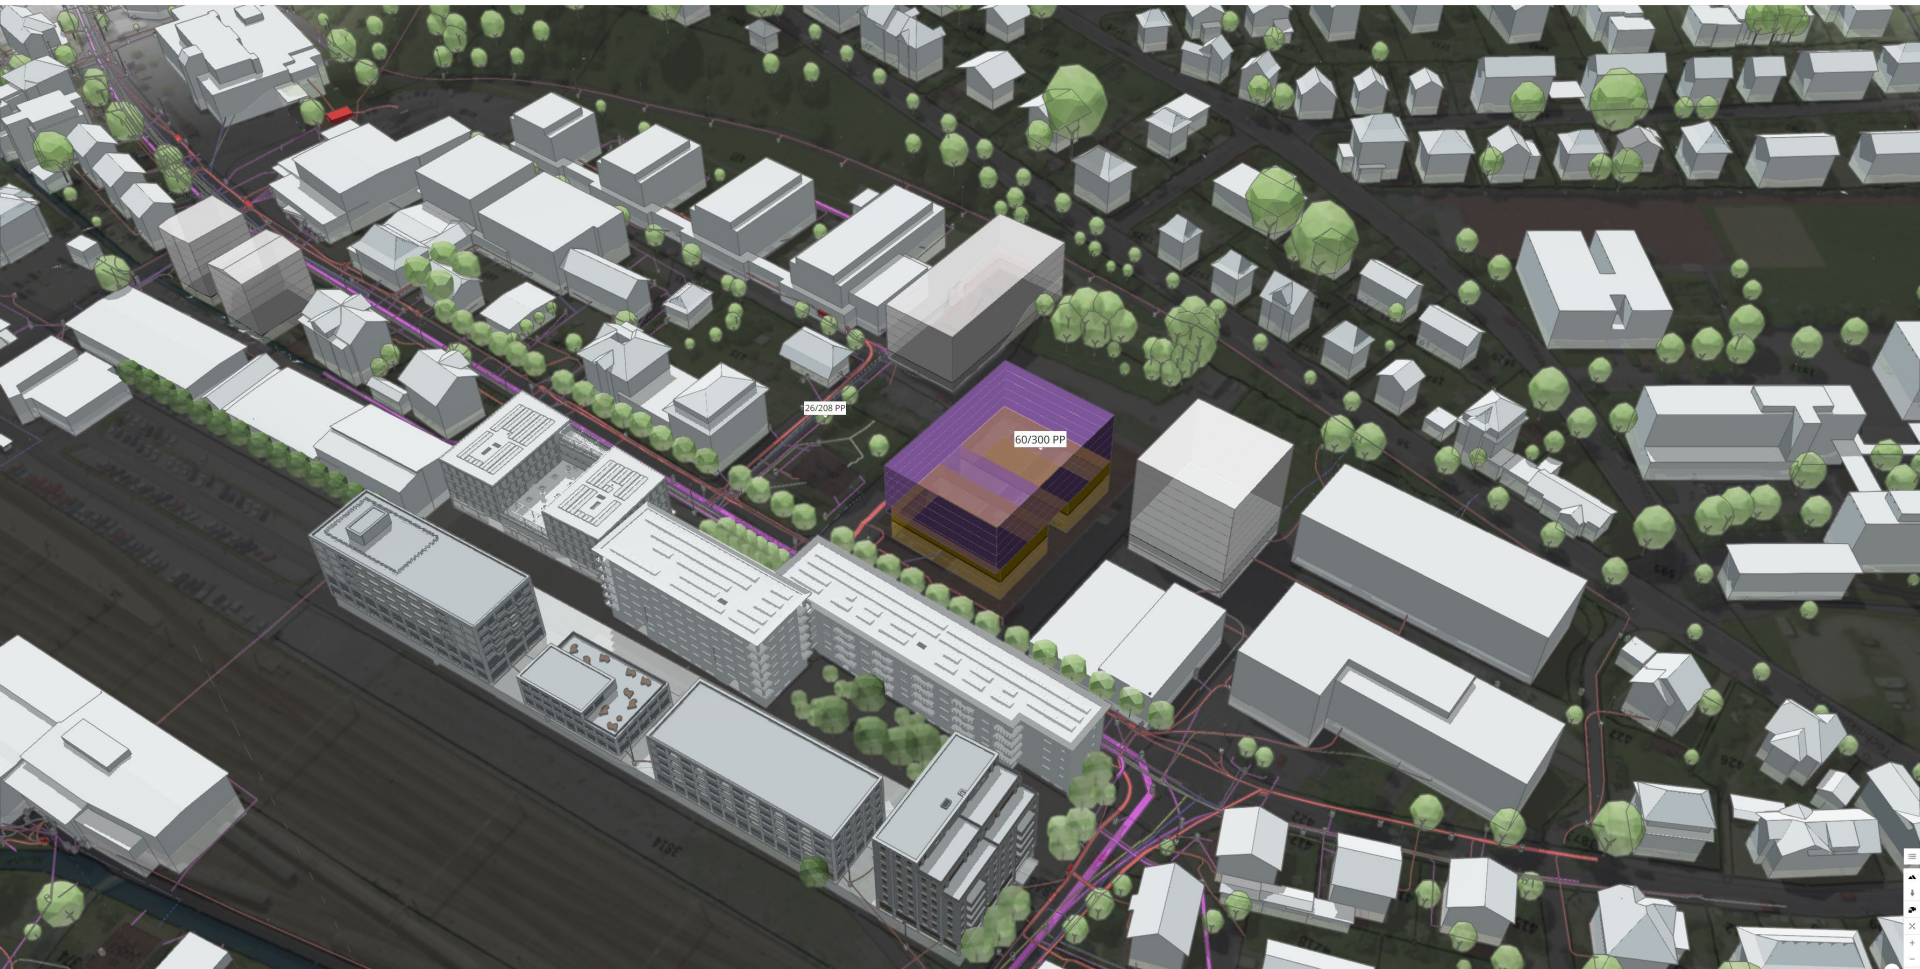

https://app.luucy.ch/Celerina_digital_Celerina/presentations/304/772

Richtkonzept LG-Areal Zug:

https://app.luucy.ch/lg_areal_zug/presentations/465/2126

A person wearing a red beanie and dark clothing is sitting on a dark surface, possibly a hill or a ledge, at night. They are looking down at a laptop computer that is open on their lap. The laptop screen is illuminated, casting a soft glow. The background is a vast, dark night sky filled with numerous stars of varying brightness and colors, including some prominent blue stars. In the upper center of the image, there is a large, glowing grid of white dots arranged in a roughly square pattern, with the dots being larger and more densely packed in the center and fading towards the edges. The overall scene conveys a sense of quiet contemplation and digital connectivity in a natural, starry environment.

Die gemeinsame Gestaltung
unseres Lebensraums
war noch nie so einfach.

LUUCY

Einblicke in die Werkstatt von Burgdorf

60/300 PP

Städtebauliche Überlegungen
und Szenarienskizzen möglicher
Zukünfte aus dem «Labor»
der Stadtentwicklung

Städtebauliche Überlegungen
und Szenarienskizzen möglicher
Zukünfte aus dem «Labor»
der Stadtentwicklung

Besten Dank – Raum für Fragen