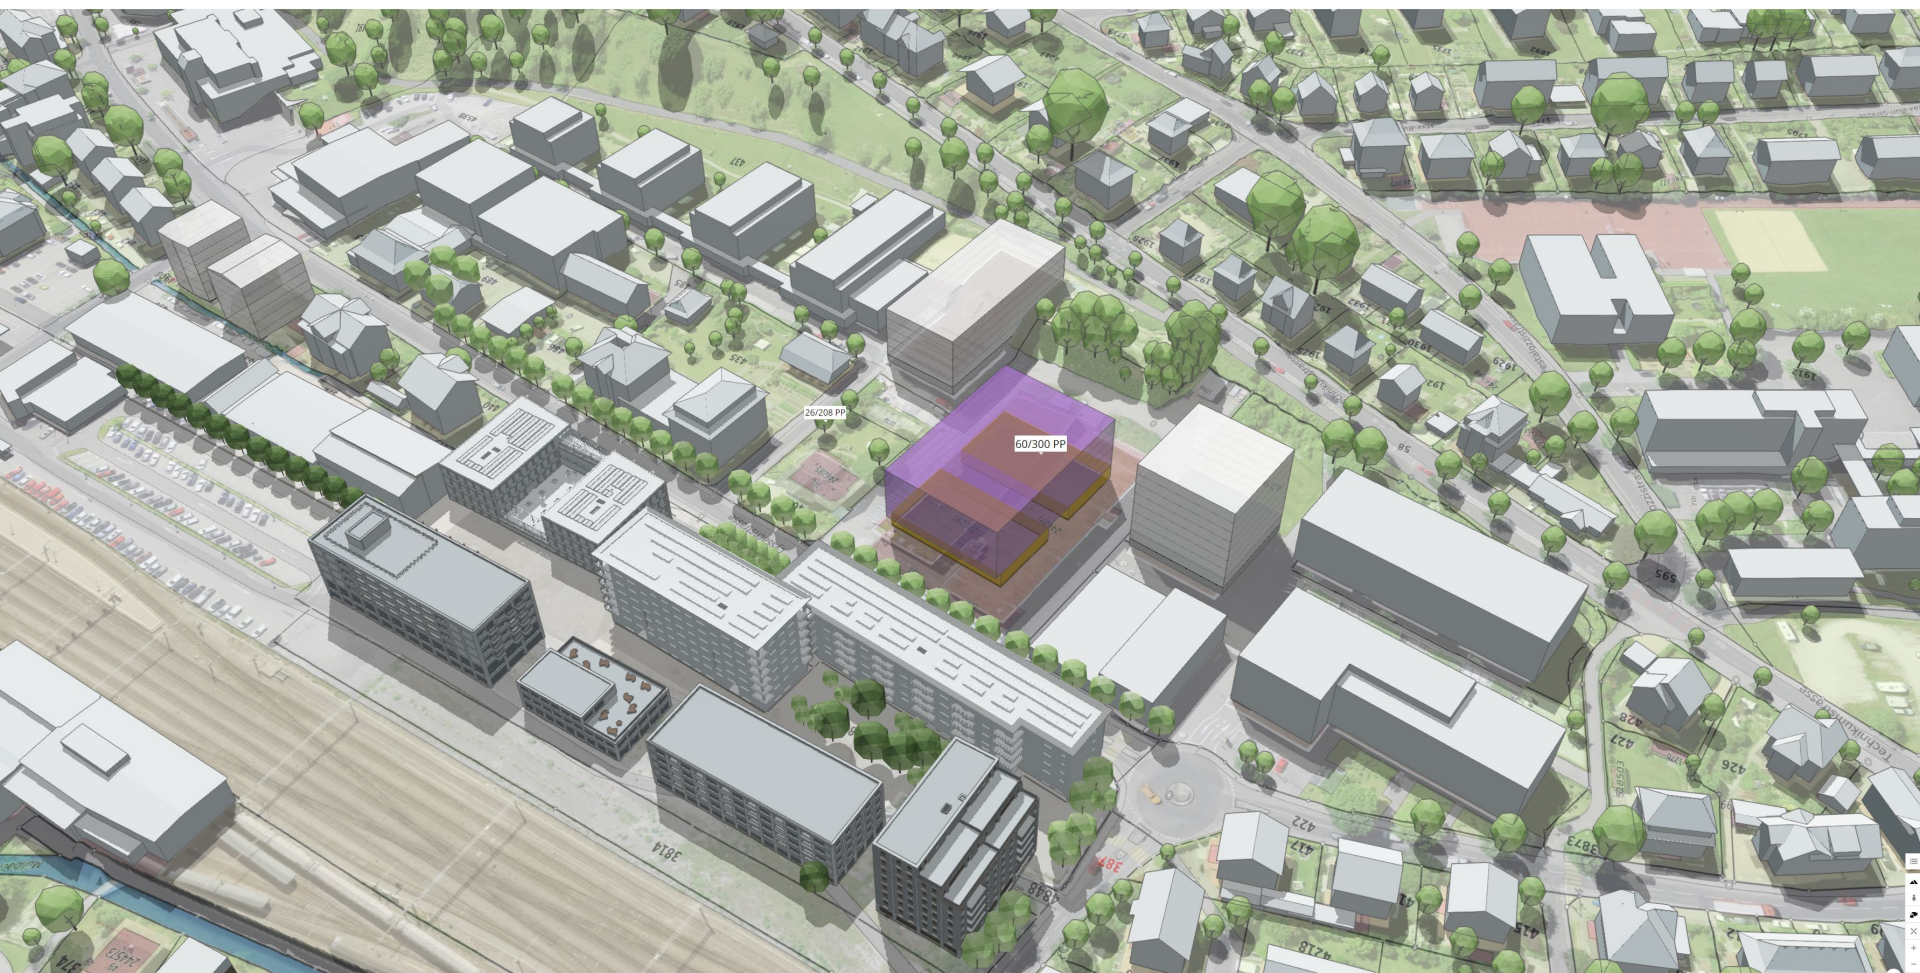

https://app.luucy.ch/Celerina_digital_Celerina/presentations/304/772

Richtkonzept LG-Areal Zug:

https://app.luucy.ch/lg_areal_zug/presentations/465/2126

A person wearing a red beanie and dark clothing is sitting on a dark surface, possibly a hill or a ledge, at night. They are looking down at a laptop computer that is open on their lap. The laptop screen is illuminated, casting a soft glow. The background is a vast, dark night sky filled with numerous stars of varying brightness and colors, including some prominent blue stars. In the upper center of the image, there is a large, glowing grid of white dots arranged in a roughly square pattern, with the dots being larger and more densely packed in the center and fading towards the edges. The overall scene conveys a sense of quiet contemplation and digital connectivity in a natural, starry environment.

Die gemeinsame Gestaltung
unseres Lebensraums
war noch nie so einfach.

LUUCY

Einblicke in die Werkstatt von Burgdorf

60/300 PP

Städtebauliche Überlegungen
und Szenarienskizzen möglicher
Zukünfte aus dem «Labor»
der Stadtentwicklung

Städtebauliche Überlegungen
und Szenarienskizzen möglicher
Zukünfte aus dem «Labor»
der Stadtentwicklung

Besten Dank – Raum für Fragen