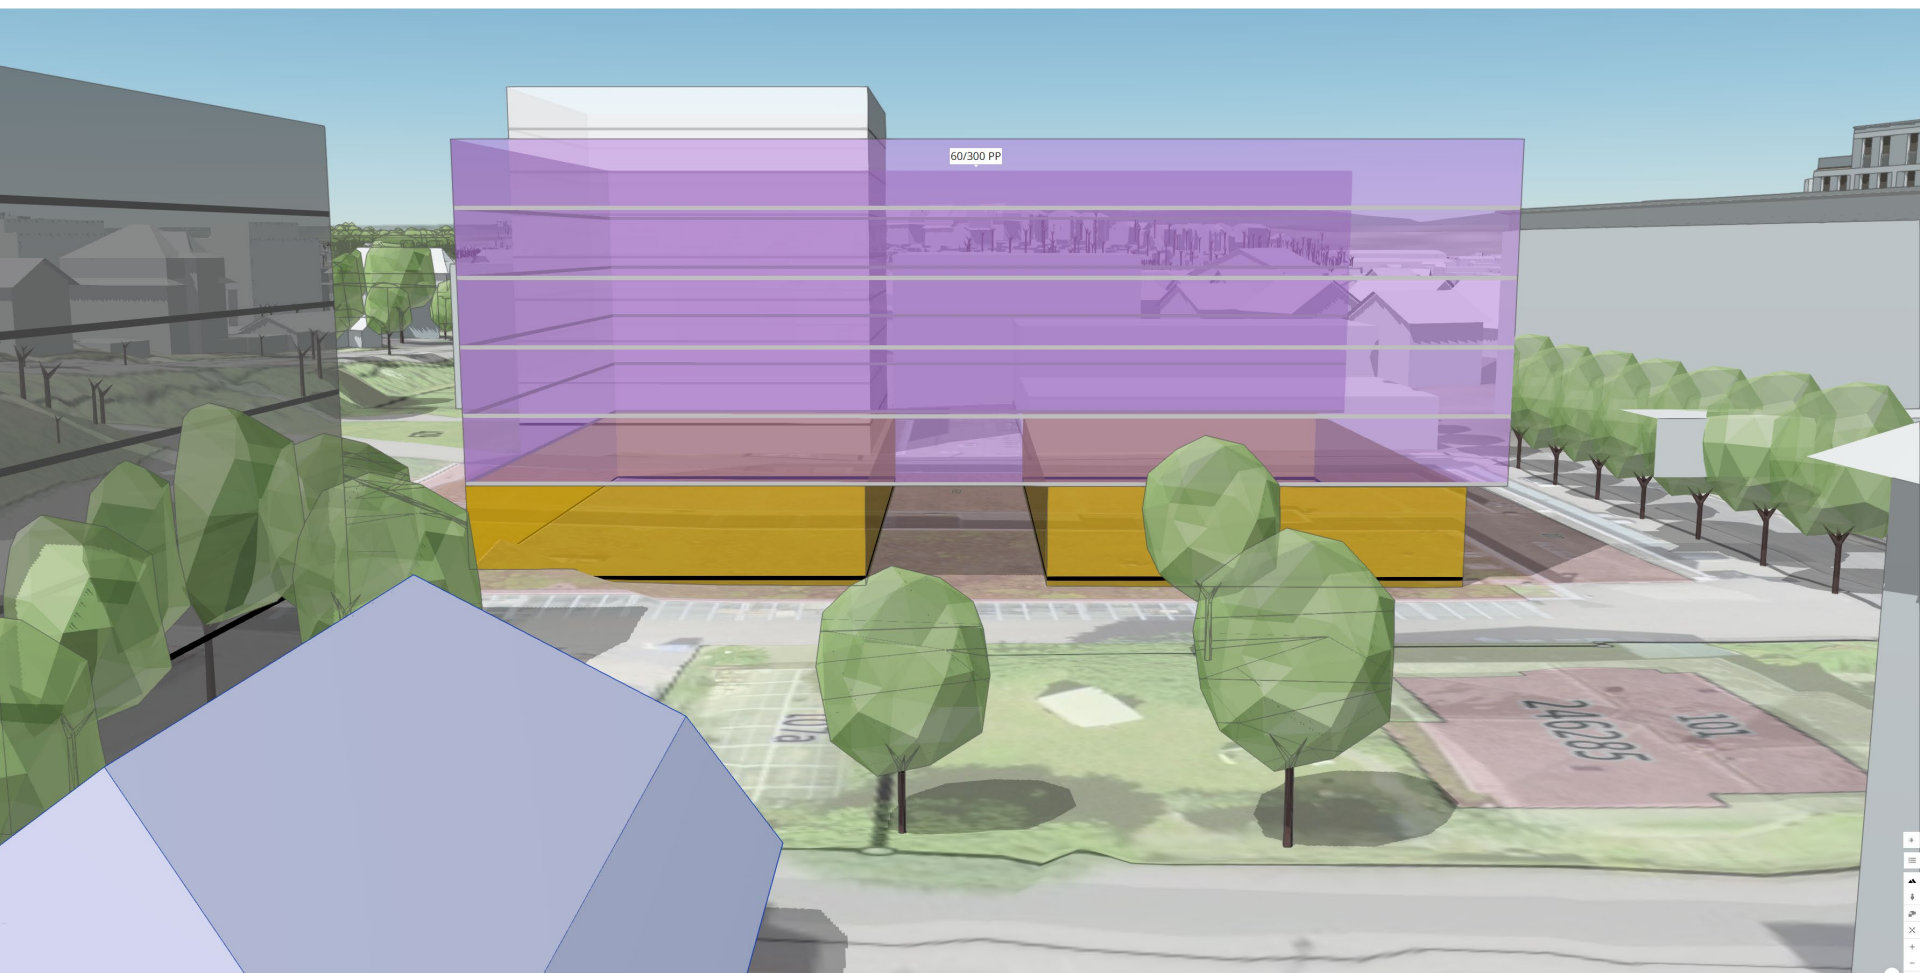

https://app.luucy.ch/Celerina_digital_Celerina/presentations/304/772

Richtkonzept LG-Areal Zug:

https://app.luucy.ch/lg_areal_zug/presentations/465/2126

A person wearing a red beanie and dark clothing is sitting on a dark surface, possibly a hill or a ledge, at night. They are looking down at a laptop computer that is open on their lap. The laptop screen is illuminated, casting a soft glow. The background is a vast, dark night sky filled with numerous stars of varying brightness and colors, including some prominent blue stars. In the upper center of the image, there is a large, glowing grid of white dots arranged in a roughly square pattern, with the dots being larger and more densely packed in the center and fading towards the edges. The overall scene conveys a sense of quiet contemplation and digital connectivity in a natural, starry environment.

Die gemeinsame Gestaltung
unseres Lebensraums
war noch nie so einfach.

LUUCY

Einblicke in die Werkstatt von Burgdorf

60/300 PP

Städtebauliche Überlegungen
und Szenarienskizzen möglicher
Zukünfte aus dem «Labor»
der Stadtentwicklung

Städtebauliche Überlegungen
und Szenarienskizzen möglicher
Zukünfte aus dem «Labor»
der Stadtentwicklung

Besten Dank – Raum für Fragen