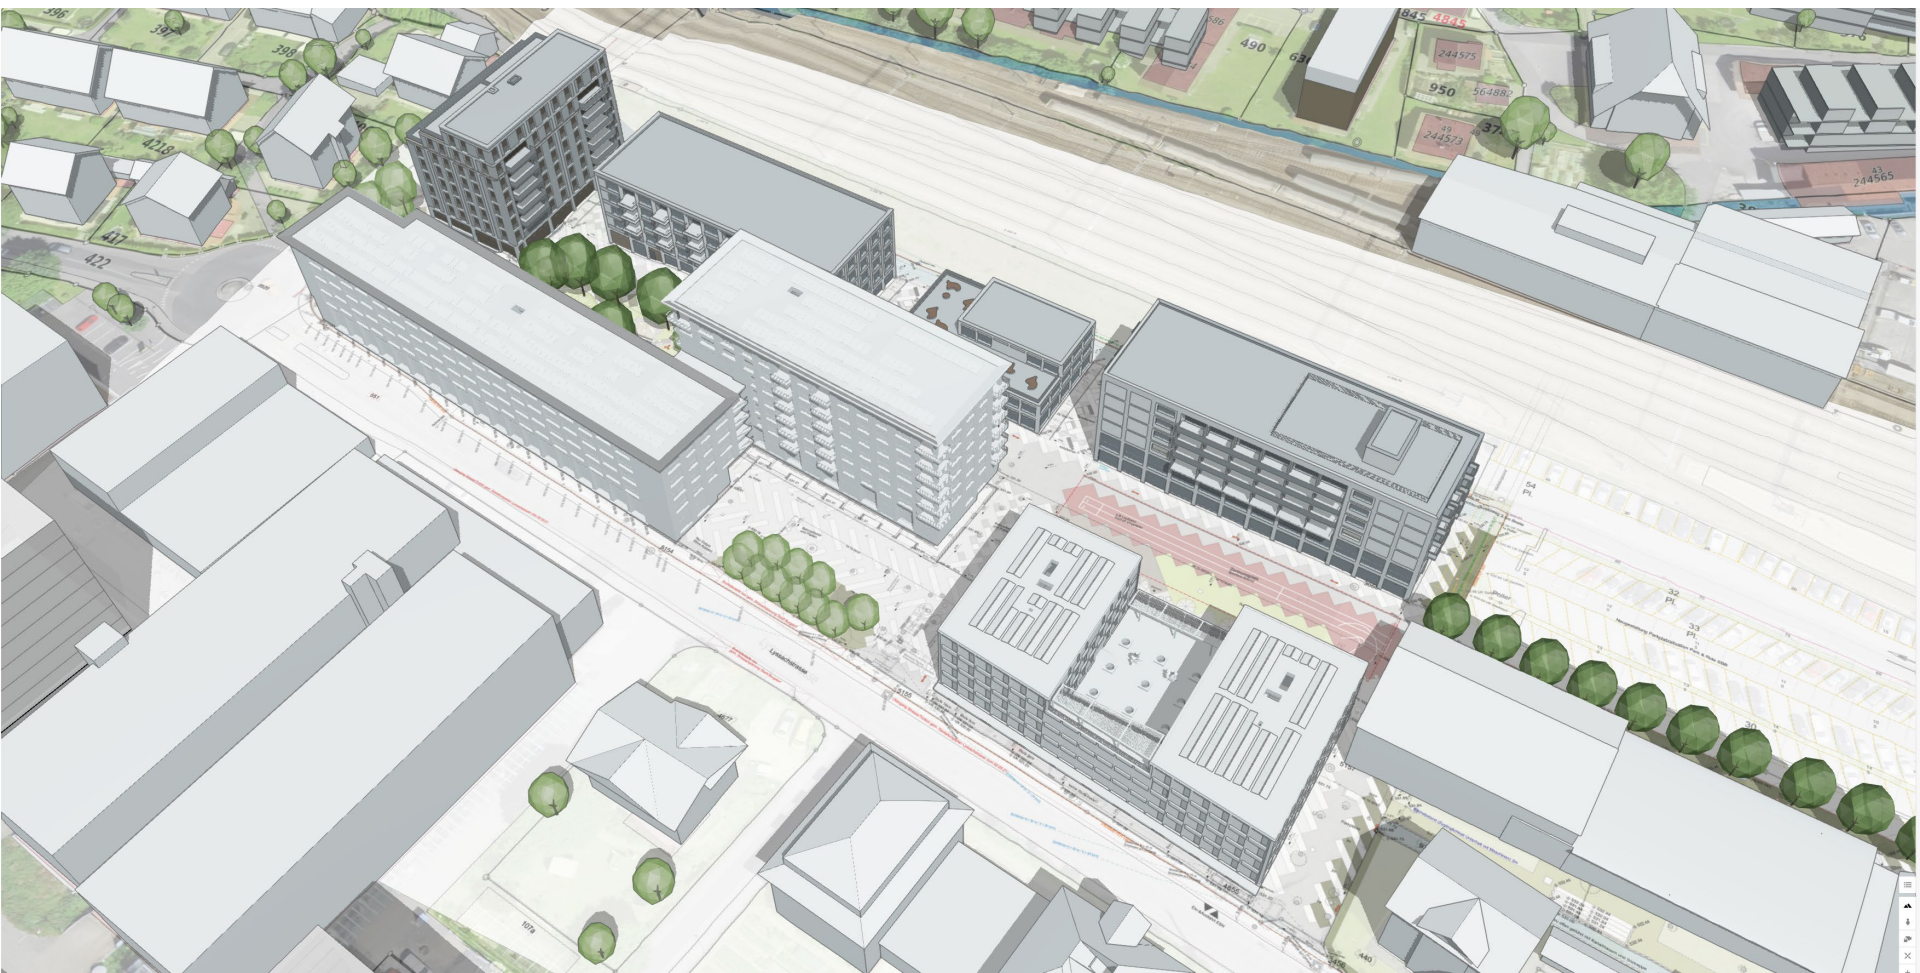

https://app.luucy.ch/Celerina_digital_Celerina/presentations/304/772

Richtkonzept LG-Areal Zug:

https://app.luucy.ch/lg_areal_zug/presentations/465/2126

A person wearing a red beanie and dark clothing is sitting on a dark surface, possibly a hill or a ledge, at night. They are looking down at a laptop computer that is open on their lap. The laptop screen is illuminated, casting a soft glow. The background is a vast, dark night sky filled with numerous stars of varying brightness and colors, including some prominent blue stars. In the upper center of the image, there is a large, glowing grid of white dots arranged in a roughly square pattern, with the dots being larger and more densely packed in the center and fading towards the edges. The overall scene conveys a sense of quiet contemplation and digital connectivity in a natural, starry environment.

Die gemeinsame Gestaltung
unseres Lebensraums
war noch nie so einfach.

LUUCY

Einblicke in die Werkstatt von Burgdorf

60/300 PP

Städtebauliche Überlegungen
und Szenarienskizzen möglicher
Zukünfte aus dem «Labor»
der Stadtentwicklung