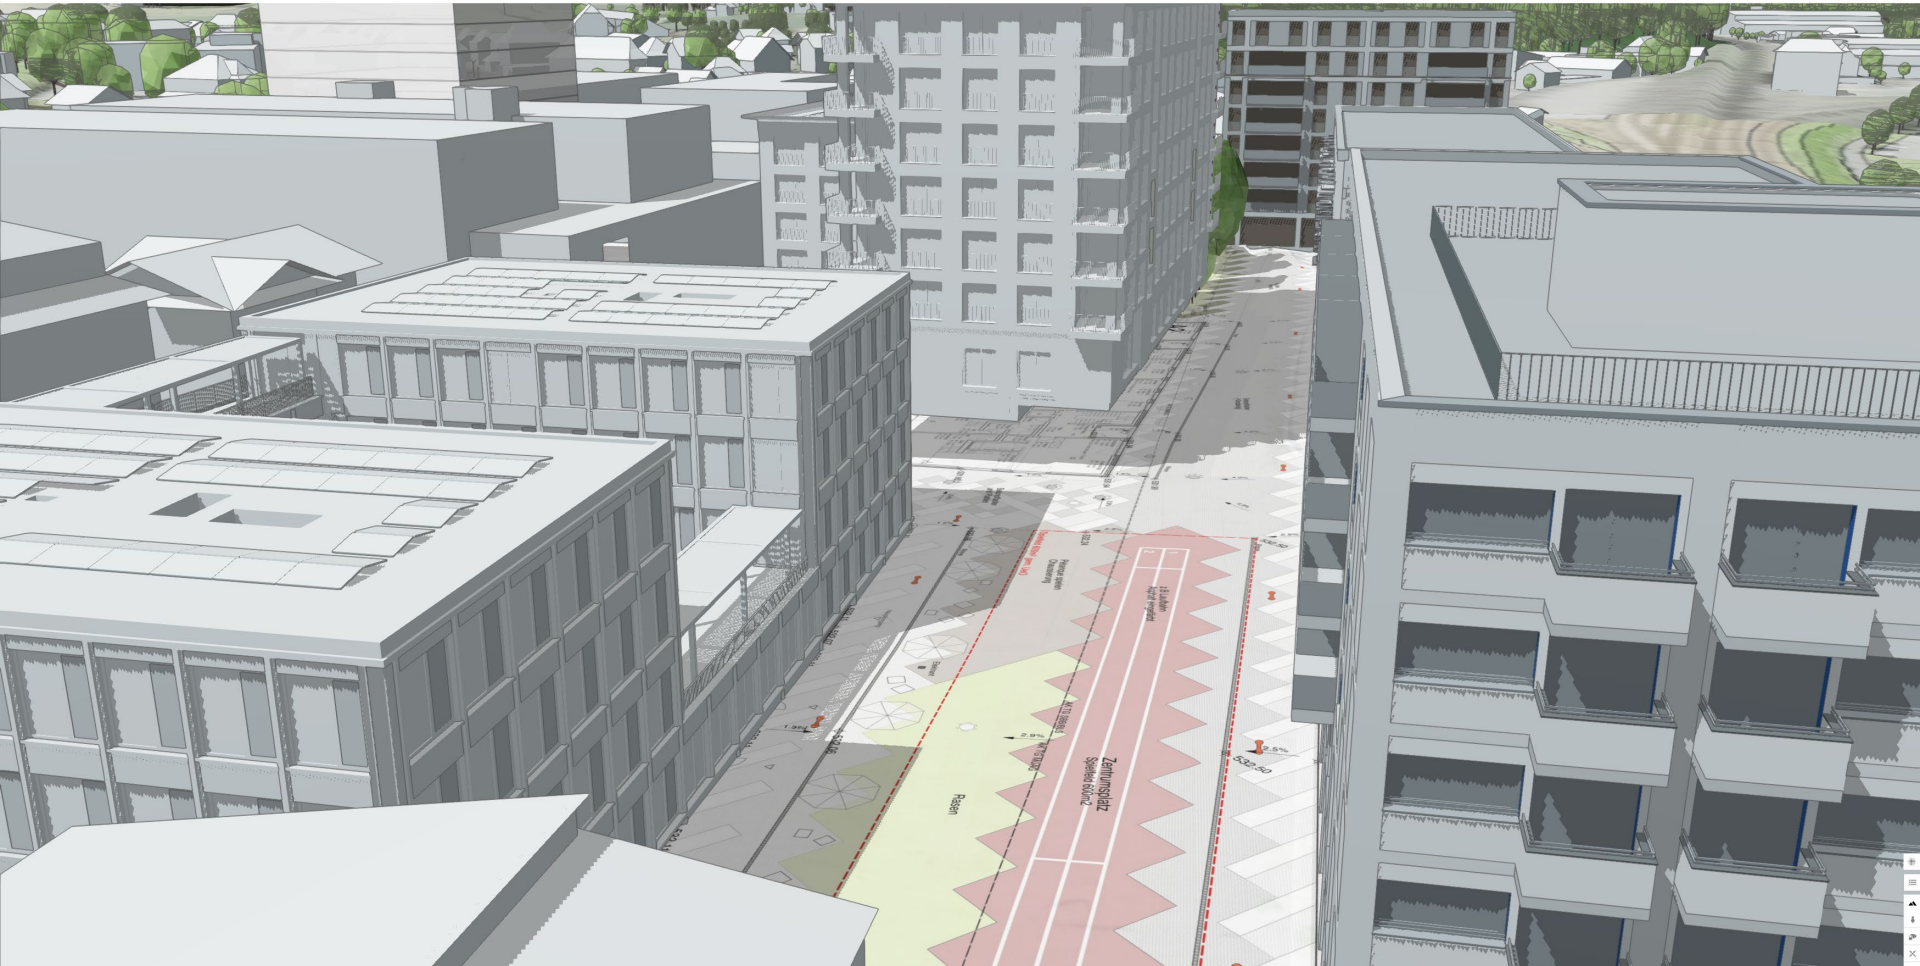

https://app.luucy.ch/Celerina_digital_Celerina/presentations/304/772

Richtkonzept LG-Areal Zug:

https://app.luucy.ch/lg_areal_zug/presentations/465/2126

A person wearing a red beanie and dark clothing is sitting on a dark surface, possibly a hill or a ledge, at night. They are looking down at a laptop computer that is open on their lap. The laptop screen is illuminated, casting a soft glow. The background is a vast, dark night sky filled with numerous stars of varying brightness and colors, including some prominent blue stars. In the upper center of the image, there is a large, glowing grid of white dots arranged in a roughly square pattern, with the dots being larger and more densely packed in the center and fading towards the edges. The overall scene conveys a sense of quiet contemplation and digital connectivity in a natural, starry environment.

Die gemeinsame Gestaltung
unseres Lebensraums
war noch nie so einfach.

LUUCY

Einblicke in die Werkstatt von Burgdorf

60/300 PP

Städtebauliche Überlegungen
und Szenarienskizzen möglicher
Zukünfte aus dem «Labor»
der Stadtentwicklung