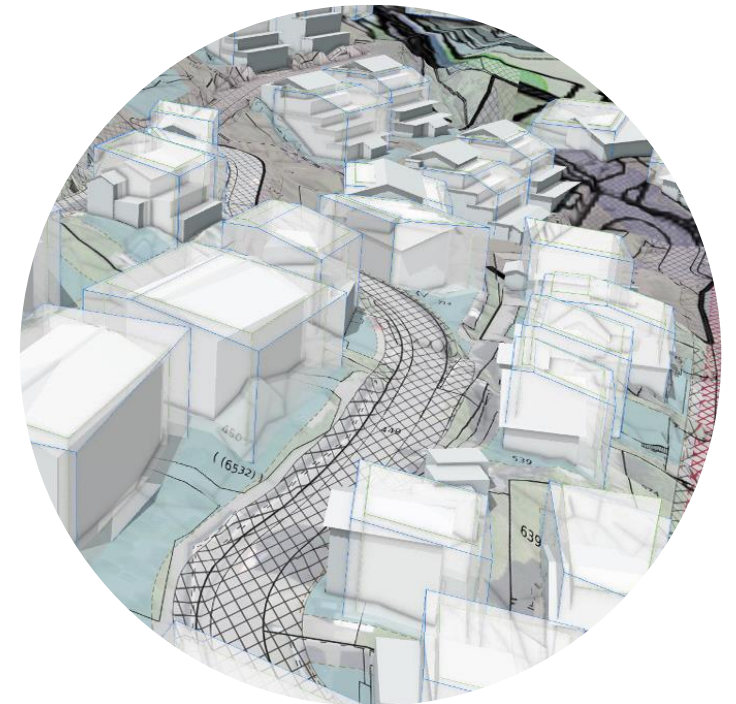

LUUCY ermöglicht der Immobilienwirtschaft, der öffentlichen Hand und der Gesellschaft sichere Entscheide zur weitsichtigen Gestaltung unseres zukünftigen Lebensraums.

Planen im digitalen Zwilling der Schweiz

Machbarkeitsstudien

Ortsplanung

Revision Nutzungsplanung

Öffentliche Projekte

Gesamtrevision Nutzungsplanung Hergiswil am See:

<https://app.luucy.ch/hergiswil/presentations/282/486>

Entwicklung Zentrum Celerina:

https://app.luucy.ch/Celerina_digital_Celerina/presentations/304/772

Richtkonzept LG-Areal Zug:

https://app.luucy.ch/lg_areal_zug/presentations/465/2126

A person wearing a red beanie and dark clothing is sitting on a dark surface, possibly a hill or a ledge, at night. They are looking down at a laptop computer that is open on their lap. The laptop screen is illuminated, casting a soft glow. The background is a vast, dark night sky filled with numerous stars of varying brightness and colors, including some prominent blue stars. In the upper center of the image, there is a large, glowing grid of white dots arranged in a roughly square pattern, with the dots being larger and more densely packed in the center and fading towards the edges. The overall scene conveys a sense of quiet contemplation and digital connectivity in a natural, starry environment.