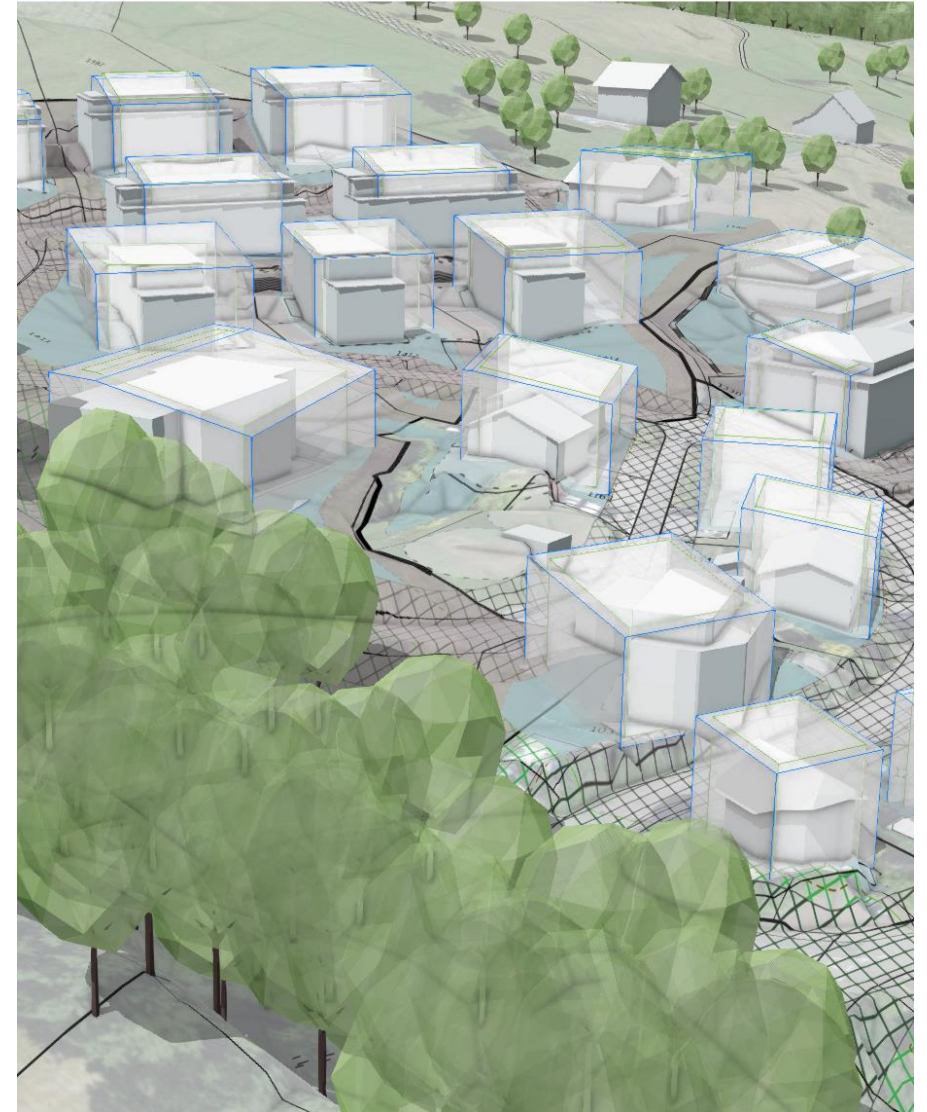

LUUCY ermöglicht der Immobilienwirtschaft, der öffentlichen Hand und der Gesellschaft sichere Entscheide zur weitsichtigen Gestaltung unseres zukünftigen Lebensraums.

Planen im digitalen Zwilling der Schweiz

Machbarkeitsstudien

Ortsplanung

Revision Nutzungsplanung

Öffentliche Projekte

Gesamtrevision Nutzungsplanung Hergiswil am See:

<https://app.luucy.ch/hergiswil/presentations/282/486>

Entwicklung Zentrum Celerina:

https://app.luucy.ch/Celerina_digital_Celerina/presentations/304/772

Richtkonzept LG-Areal Zug:

https://app.luucy.ch/lg_areal_zug/presentations/465/2126

A person wearing a red beanie and dark clothing is sitting on a dark surface, possibly a hill or a ledge, at night. They are looking down at a laptop computer that is open on their lap. The laptop screen is illuminated, casting a soft glow. The background is a vast, dark night sky filled with numerous stars of varying brightness and colors, including some prominent blue stars. In the upper center of the image, there is a large, glowing grid of white dots arranged in a roughly square pattern, with the dots being larger and more densely packed in the center and fading towards the edges. The overall scene conveys a sense of quiet contemplation and digital connectivity in a natural, starry environment.