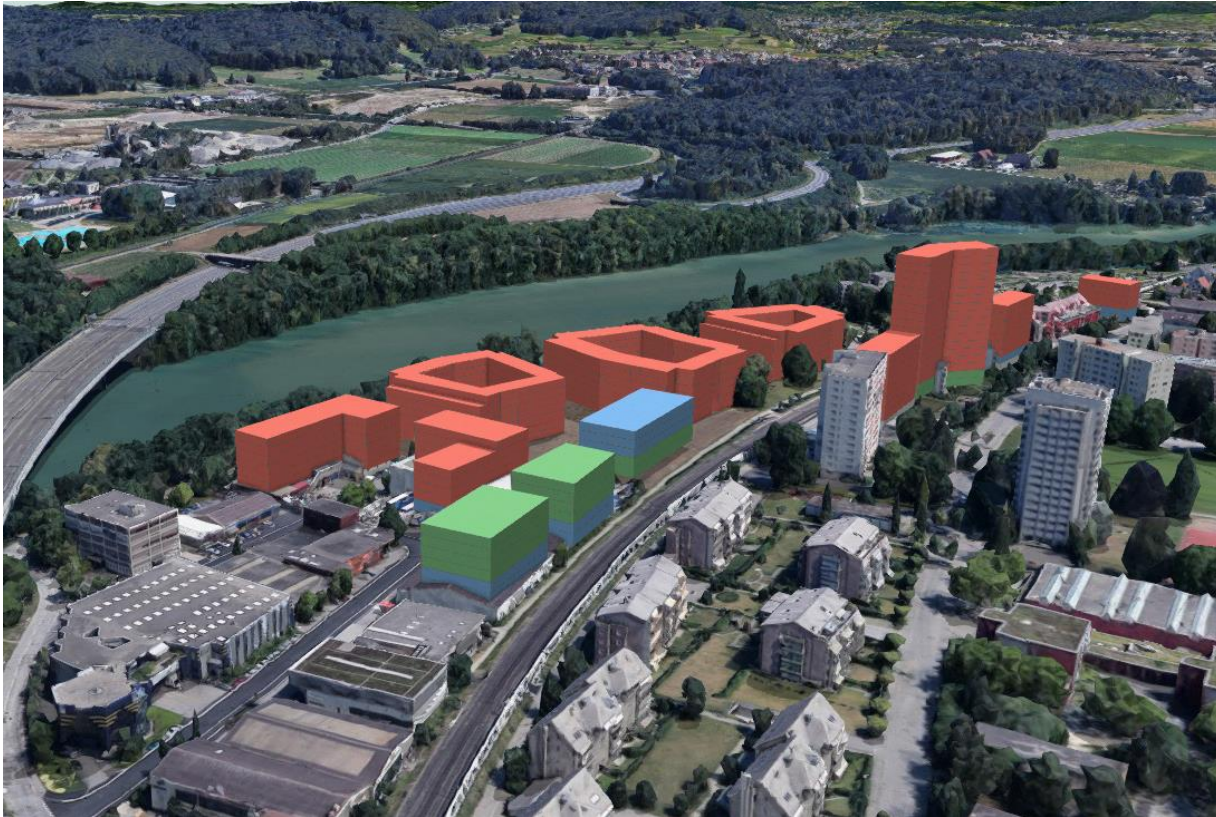

LUUCY ermöglicht der Immobilienwirtschaft, der öffentlichen Hand und der Gesellschaft sichere Entscheide zur weitsichtigen Gestaltung unseres zukünftigen Lebensraums.

Planen im digitalen Zwilling der Schweiz

Machbarkeitsstudien

Ortsplanung

Revision Nutzungsplanung

Öffentliche Projekte

Gesamtrevision Nutzungsplanung Hergiswil am See:

<https://app.luucy.ch/hergiswil/presentations/282/486>

Entwicklung Zentrum Celerina:

https://app.luucy.ch/Celerina_digital_Celerina/presentations/304/772

Richtkonzept LG-Areal Zug:

https://app.luucy.ch/lg_areal_zug/presentations/465/2126

A person wearing a red beanie and dark clothing is sitting on a dark surface, possibly a hill or a ledge, at night. They are looking down at a laptop computer that is open on their lap. The laptop screen is illuminated, casting a soft glow. The background is a vast, dark night sky filled with numerous stars of varying brightness and colors, including some prominent blue stars. In the upper center of the image, there is a large, glowing grid of white dots arranged in a roughly square pattern, with the dots being larger and more densely packed in the center and fading towards the edges. The overall scene conveys a sense of quiet contemplation and digital connectivity in a natural, starry environment.