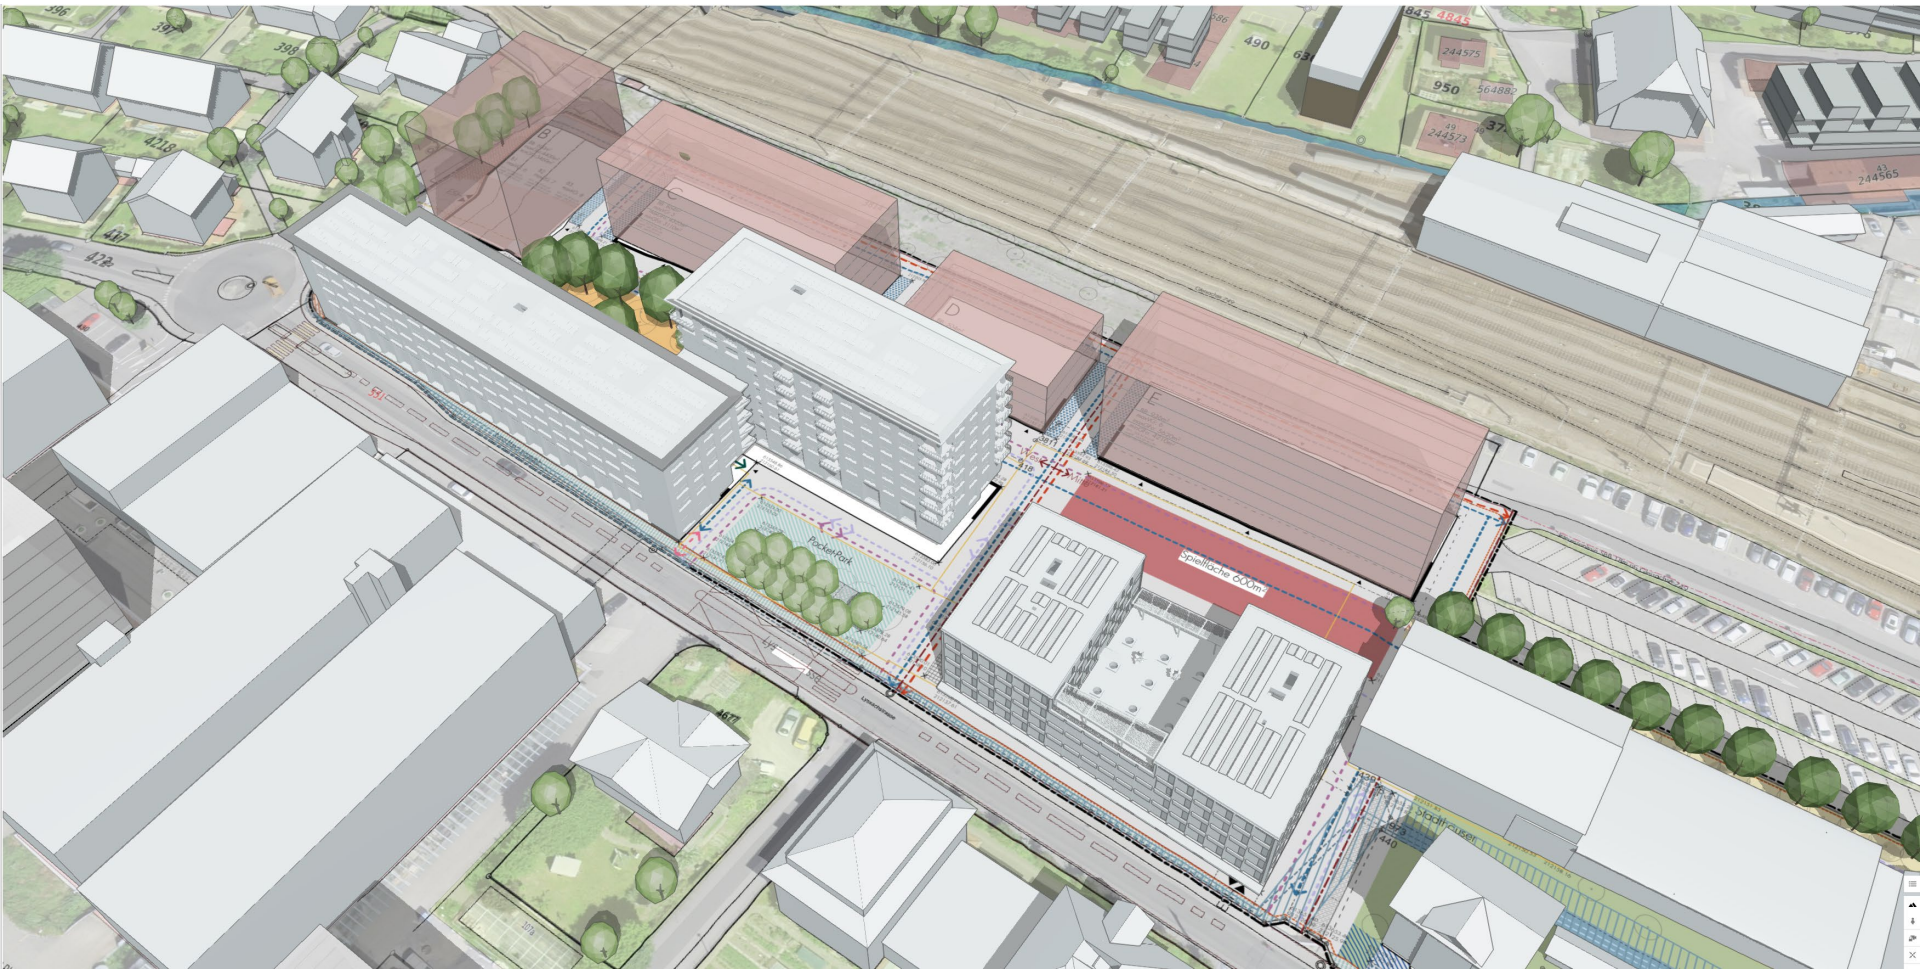

https://app.luucy.ch/Celerina_digital_Celerina/presentations/304/772

Richtkonzept LG-Areal Zug:

https://app.luucy.ch/lg_areal_zug/presentations/465/2126

A person wearing a red beanie and dark clothing is sitting on a dark surface, possibly a hill or a ledge, at night. They are looking down at a laptop computer that is open on their lap. The laptop screen is illuminated, casting a soft glow. The background is a vast, dark night sky filled with numerous stars of varying brightness and colors, including some prominent blue stars. In the upper center of the image, there is a large, glowing grid of white dots arranged in a roughly square pattern, with the dots being larger and more densely packed in the center and fading towards the edges. The overall scene conveys a sense of quiet contemplation and digital connectivity in a natural, starry environment.

Die gemeinsame Gestaltung
unseres Lebensraums
war noch nie so einfach.

LUUCY

Einblicke in die Werkstatt von Burgdorf

60/300 PP

Städtebauliche Überlegungen
und Szenarienskizzen möglicher
Zukünfte aus dem «Labor»
der Stadtentwicklung

Städtebauliche Überlegungen
und Szenarienskizzen möglicher
Zukünfte aus dem «Labor»
der Stadtentwicklung

Besten Dank – Raum für Fragen